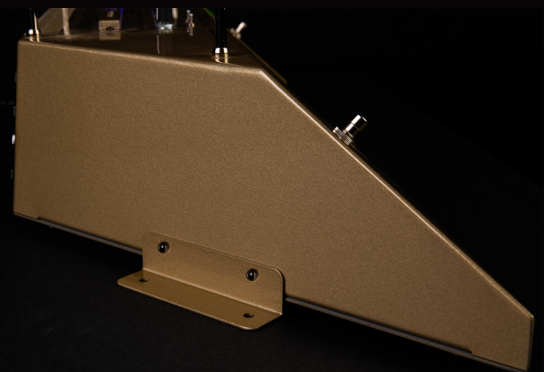

ILERON™

LOW PROFILE AMPLIFIER

Any professional guitarist wants effects pedals right in front of them. Now you can have the amp in front of you as well. A complete amplifier at your command with no frills. Simple, strong, and as sweet as your solos allow. Take control of the audience and knock'em dead. We'd love you to become part of Team Dynastar.

Are You Ready To Rock?

- ⚡ Vacuum Tube circuitry.
- ⚡ Accutronics® Digital Reverb.
- ⚡ Passive Tone Controls.
- ⚡ Parametric Equalization.
- ⚡ Effects Loop.
- ⚡ 4x Effects Power Bay.
- ⚡ Balanced Line Out.
- ⚡ EL-84 Power Amp Engine.
- ⚡ Soft and Treble Boost Inputs.
- ⚡ Pedal Board Mountable.
- ⚡ All Steel Chassis.
- ⚡ Lighted Deck Panel
- ⚡ Robust sound shaping controls.
- ⚡ Strong power supply- LOUD!
- ⚡ Quality Handcrafted build-USA.